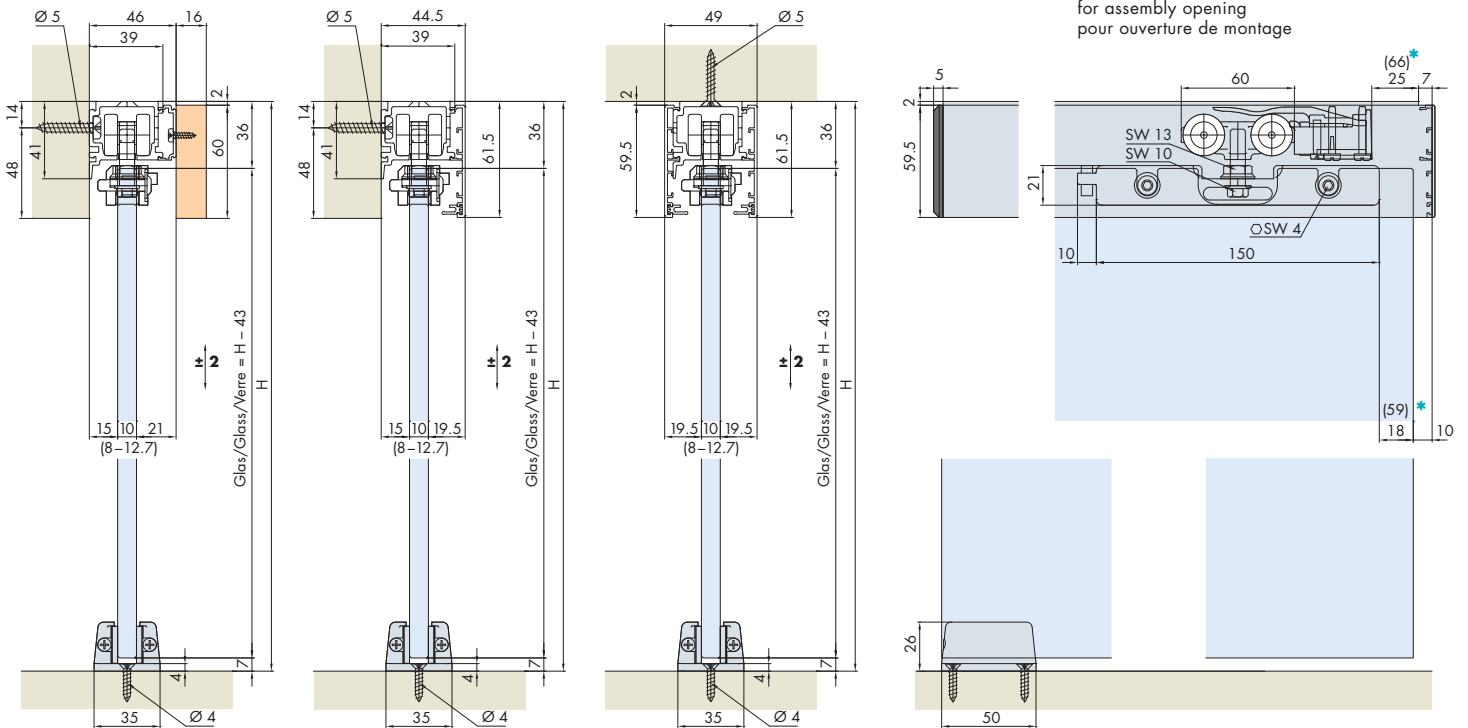

Einbaubeispiele / Mounting examples / Exemples de montage

Türbearbeitung = rote Zahlen / Dimensions and drillings for door = red numbers / Traitement de portes = chiffres rouges

Sonderzubehör / Special accessories / Accessoires spéciaux: 36

Technische Daten / Technical data / Caractéristiques techniques: 39