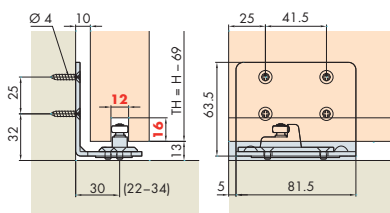

Einbauvariante
Mounting options
Variantes de montage

- farblos eloxiert
  plain anodized
  anodisé couleur argent
- schwarz
  black
  noir

Zubehör / Accessories / Accessoires

Einfachlaufschiene, Alu eloxiert, gelocht
Running track, aluminium anodized, pre-drilled
Rail de roulement, en alu anodisé, perforé

- 2500 mm 057.3112.250
- 2500 mm 057.3112.255
- 3500 mm 057.3112.350
- 3500 mm 057.3112.355
- 6000 mm 057.3112.600