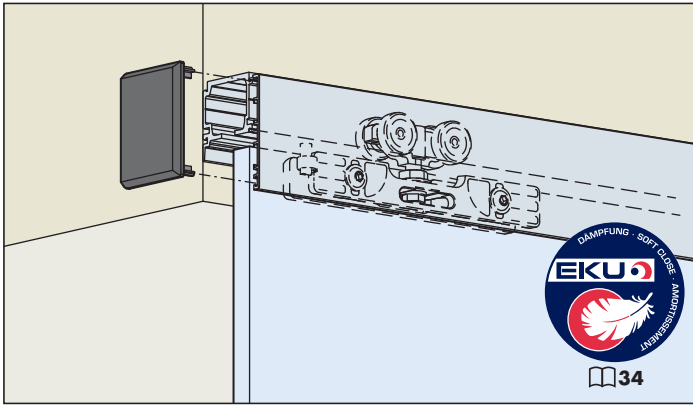

20 m	057.3078.002
------	--------------

System: Combi-Laufschiene, Wand- oder Deckenmontage, Einbauhöhe 60 mm, für 1 Glastüre bis 100 kg. Design Alu-Blenden zu Laufschiene

System: Combi running track, wall or ceiling mounting, installation height 60 mm, for 1 glass door up to 100 kg. Design aluminium panels for running track