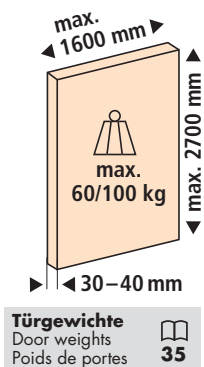

Garnituren / Sets / Garnitures

EKU-PORTA 60/100	
1 Türe Door Porte	<ul style="list-style-type: none"> ● 60 No.057.3138.071 ● 100 No.057.3139.071 ● 60 No.057.3138.075 ● 100 No.057.3139.075
2x	2x
1x	2x

EKU-PORTA 60	
1 Türe Door Porte	No. 057.3142.071
2x	2x
1x	2x
2x	5x