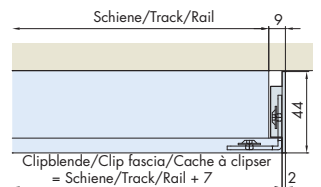

System: Combi-Laufschiene, Wand- oder Deckenmontage, Einbauhöhe 60 mm, für 1 Glastüre bis 100 kg. Design Alu-Blenden zu Laufschiene

System: Combi running track, wall or ceiling mounting, installation height 60 mm, for 1 glass door up to 100 kg. Design aluminium panels for running track

Système: Rail de roulement Combi, montage mural ou au plafond, hauteur d'installation 60 mm, pour 1 porte en verre jusqu'à 100 kg. Design caches en alu pour rail de roulement

Einbaubeispiele / Mounting examples / Exemples de montage

Türbearbeitung = rote Zahlen / Dimensions and drillings for door = red numbers / Traitement de portes = chiffres rouges

Sonderzubehör / Special accessories / Accessoires spéciaux: 36

Technische Daten / Technical data / Caractéristiques techniques: 39