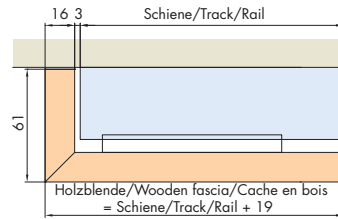

System: Combi-Laufschiene, Wand- oder Deckenmontage, Einbauhöhe 60 mm, für 1 Glastüre bis 100 kg. Design Alu-Blenden zu Laufschiene

System: Combi running track, wall or ceiling mounting, installation height 60 mm, for 1 glass door up to 100 kg. Design aluminium panels for running track

Système: Rail de roulement Combi, montage mural ou au plafond, hauteur d'installation 60 mm, pour 1 porte en verre jusqu'à 100 kg. Design caches en alu pour rail de roulement

Einbaubeispiele / Mounting examples / Exemples de montage

Türbearbeitung = rote Zahlen / Dimensions and drillings for door = red numbers / Traitement de portes = chiffres rouges

Sonderzubehör / Special accessories / Accessoires spéciaux: 36

Technische Daten / Technical data / Caractéristiques techniques: 39