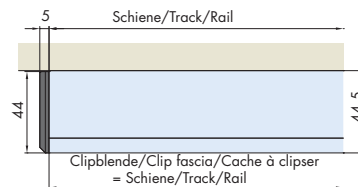

System: Combi-Laufschiene, Wand- oder Deckenmontage, Einbauhöhe 60 mm, für 1 Glastüre bis 100 kg. Design Alu-Blenden zu Laufschiene

System: Combi running track, wall or ceiling mounting, installation height 60 mm, for 1 glass door up to 100 kg. Design aluminium panels for running track

Système: Rail de roulement Combi, montage mural ou au plafond, hauteur d'installation 60 mm, pour 1 porte en verre jusqu'à 100 kg. Design caches en alu pour rail de roulement

Einbaubeispiele / Mounting examples / Exemples de montage

Türbearbeitung = rote Zahlen / Dimensions and drillings for door = red numbers / Traitement de portes = chiffres rouges

Sonderzubehör / Special accessories / Accessoires spéciaux: 36

Technische Daten / Technical data / Caractéristiques techniques: 39